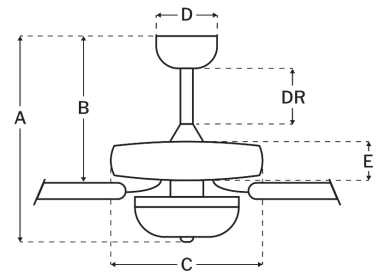

Blade Sweep (in):	52
Downrod Length (in):	4
Height (in):	17.69
Canopy Width (in):	5.51
Product Weight (lbs):	19.71
Lead Wire (in):	76
Carton Length (in):	25.12
Carton Width (in):	12.83
Carton Height (in):	10.75
Carton Cube:	2.01
Carton Weight (lbs):	22.11

Motor

Motor Material:	Silicon Steel
Motor Technology:	AC
Motor Size (mm):	153x13
Mounting Options:	Flat or Angled Ceiling
Motor Type:	3-Speed Reversible
Indoor/Outdoor Rating:	Indoor

Blades

Number of Blades:	5
Blades Included:	Yes
Blade Finish:	White/Washed Oak
Optional Blade Finishes:	No
Blade Material:	MDF
Blade Sweep:	52"
Blade Pitch:	11.5

Warranty

Limited Lifetime Warranty

Ceiling Drop Dimensions

A: Total Height w/ 4" Downrod	17.69"
B: Blade to Ceiling Height	11.25"
C: Housing Width	11.56"
D: Canopy Width	5.51"
E: Housing Height	4.54"

Electrical/Lighting