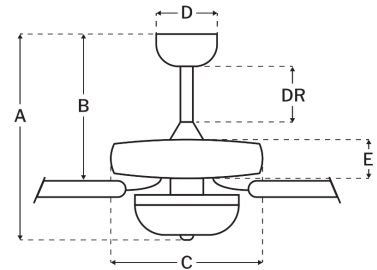

Blade Sweep (in):	52
Downrod Length (in):	4
Height (in):	17.69
Canopy Width (in):	5.51
Product Weight (lbs):	19.71
Lead Wire (in):	76
Carton Length (in):	25.12
Carton Width (in):	12.83
Carton Height (in):	10.75
Carton Cube:	2.01
Carton Weight (lbs):	22.11

Motor

Motor Material:	Silicon Steel
Motor Technology:	AC
Motor Size (mm):	153x13
Mounting Options:	Flat or Angled Ceiling
Motor Type:	3-Speed Reversible
Indoor/Outdoor Rating:	Indoor

Blades

Number of Blades:	5
Blades Included:	Yes
Blade Finish:	Black Walnut/Flat Black
Optional Blade Finishes:	No
Blade Material:	MDF
Blade Sweep:	52"
Blade Pitch:	11.5

Warranty

Limited Lifetime Warranty

Ceiling Drop Dimensions

A: Total Height w/ 4" Downrod	17.69"
B: Blade to Ceiling Height	11.25"
C: Housing Width	11.56"
D: Canopy Width	5.51"
E: Housing Height	4.54"

Electrical/Lighting