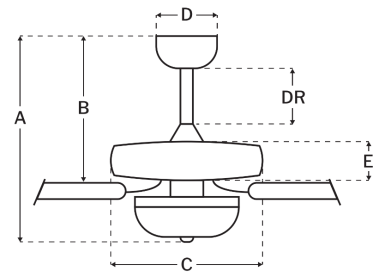

### Measurements

Blade Sweep (in):	52
Downrod Length (in):	4
Height (in):	17.69
Canopy Width (in):	5.51
Product Weight (lbs):	19.71
Lead Wire (in):	76
Carton Length (in):	25.12
Carton Width (in):	12.83
Carton Height (in):	10.75
Carton Cube:	2.01
Carton Weight (lbs):	22.11

### Motor

Motor Material:	Silicon Steel
Motor Technology:	AC
Motor Size (mm):	153x13
Mounting Options:	Flat or Angled Ceiling
Motor Type:	3-Speed Reversible
Indoor/Outdoor Rating:	Indoor

### Blades

Number of Blades:	5
Blades Included:	Yes
Blade Finish:	Flat Black/Greywood
Optional Blade Finishes:	No
Blade Material:	MDF
Blade Sweep:	52"
Blade Pitch:	11.5

### Ceiling Drop Dimensions

A: Total Height w/ 4" Downrod	17.69"
B: Blade to Ceiling Height	11.25"
C: Housing Width	11.56"
D: Canopy Width	5.51"
E: Housing Height	4.54"