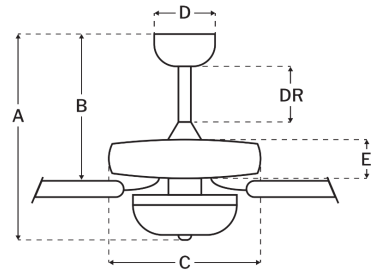

Blade Sweep (in):	52
Downrod Length (in):	4
Height (in):	17.69
Canopy Width (in):	5.51
Product Weight (lbs):	19.71
Lead Wire (in):	76
Carton Length (in):	25.12
Carton Width (in):	12.83
Carton Height (in):	10.75
Carton Cube:	2.01
Carton Weight (lbs):	22.11

Motor

Motor Material:	Silicon Steel
Motor Technology:	AC
Motor Size (mm):	153x13
Mounting Options:	Flat or Angled Ceiling
Motor Type:	3-Speed Reversible
Indoor/Outdoor Rating:	Indoor

Blades

Number of Blades:	5
Blades Included:	Yes
Blade Finish:	Espresso/Walnut
Optional Blade Finishes:	No
Blade Material:	MDF
Blade Sweep:	52"
Blade Pitch:	11.5

Warranty

Limited Lifetime Warranty

Ceiling Drop Dimensions

A: Total Height w/ 4" Downrod	17.69"
B: Blade to Ceiling Height	11.25"
C: Housing Width	11.56"
D: Canopy Width	5.51"
E: Housing Height	4.54"

Electrical/Lighting