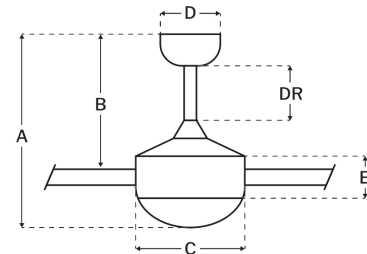

Measurements

Blade Sweep (in):	60
Downrod Length (in):	6
Height (in):	16.74
Canopy Width (in):	5.91
Product Weight (lbs):	13.45
Lead Wire (in):	80
Carton Length (in):	30.24
Carton Width (in):	9.69
Carton Height (in):	8.39
Carton Cube:	1.42
Carton Weight (lbs):	15.43

Motor

Motor Material:	Silicon Steel
Motor Technology:	DC
Motor Size (mm):	123x15
Mounting Options:	Flat or Angled Ceiling
Motor Type:	6-Speed Reversible
Indoor/Outdoor Rating:	Indoor

Blades

Number of Blades:	3
Blades Included:	Yes
Blade Finish:	White
Optional Blade Finishes:	No
Blade Material:	ABS
Blade Sweep:	60"
Blade Pitch:	0-16

Warranty

Limited Lifetime Warranty

Ceiling Drop Dimensions

A: Total Height w/ 6" Downrod	16.74"
B: Blade to Ceiling Height	9.92"
C: Housing Width	7.89"
D: Canopy Width	5.91"
E: Housing Height	2.22"

Electrical/Lighting