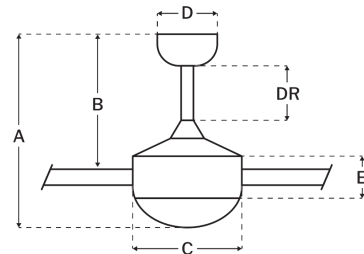

CRAFTMADE™

OTT60FBSB3

Otto 60" Fan With Optional Light Kit Flat Black/Satin Brass

UPC#647881254377

Additional Finishes

OTT60WPLN3
OTT60WSB3

Measurements

Blade Sweep (in):	60
Downrod Length (in):	6
Height (in):	16.74
Canopy Width (in):	5.91
Product Weight (lbs):	13.45
Lead Wire (in):	80
Carton Length (in):	30.24
Carton Width (in):	9.69
Carton Height (in):	8.39
Carton Cube:	1.42
Carton Weight (lbs):	15.43

Motor

Motor Material:	Silicon Steel
Motor Technology:	DC
Motor Size (mm):	123x15
Mounting Options:	Flat or Angled Ceiling
Motor Type:	6-Speed Reversible
Indoor/Outdoor Rating:	Indoor

Blades

Number of Blades:	3
Blades Included:	Yes
Blade Finish:	Flat Black
Optional Blade Finishes:	No
Blade Material:	ABS
Blade Sweep:	60"
Blade Pitch:	0-16

Warranty

Limited Lifetime Warranty

Ceiling Drop Dimensions

A: Total Height w/ 6" Downrod	16.74"
B: Blade to Ceiling Height	9.92"
C: Housing Width	7.89"
D: Canopy Width	5.91"
E: Housing Height	2.22"

Electrical/Lighting