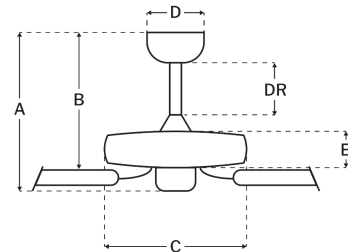

CRAFTMADE™

OS60FB5

Outdoor Super Pro 60 60" Fan Flat Black

UPC#647881235659

Additional Finishes

OS60ESP5

Measurements

Blade Sweep (in):	60
Downrod Length (in):	6
Height (in):	13.32
Canopy Width (in):	5.51
Product Weight (lbs):	22.77
Lead Wire (in):	76
Carton Length (in):	25.31
Carton Width (in):	12.83
Carton Height (in):	10.35
Carton Cube:	1.95
Carton Weight (lbs):	25.29

Motor

Motor Material:	Silicon Steel
Motor Technology:	AC
Motor Size (mm):	188x20
Mounting Options:	Flat or Angled Ceiling
Motor Type:	3-Speed Reversible
Indoor/Outdoor Rating:	Wet

Blades

Number of Blades:	5
Blades Included:	Yes
Blade Finish:	Flat Black
Optional Blade Finishes:	No
Blade Material:	ABS
Blade Sweep:	60"
Blade Pitch:	12.5

Warranty

Limited Lifetime Warranty

Ceiling Drop Dimensions

A: Total Height w/ 6" Downrod	13.32"
B: Blade to Ceiling Height	10.61"
C: Housing Width	11.56"
D: Canopy Width	5.51"
E: Housing Height	4.54"

Electrical/Lighting