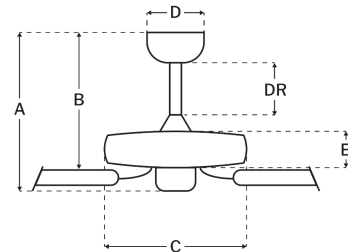

### Measurements

Blade Sweep (in):	60
Downrod Length (in):	6
Height (in):	13.32
Canopy Width (in):	5.51
Product Weight (lbs):	22.77
Lead Wire (in):	76
Carton Length (in):	25.31
Carton Width (in):	12.83
Carton Height (in):	10.35
Carton Cube:	1.95
Carton Weight (lbs):	25.29