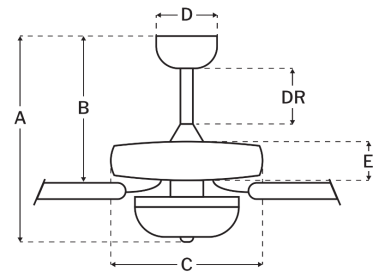

### Measurements

Blade Sweep (in):	60
Downrod Length (in):	6
Height (in):	18.62
Canopy Width (in):	5.51
Product Weight (lbs):	26.01
Lead Wire (in):	76
Carton Length (in):	26.3
Carton Width (in):	12.83
Carton Height (in):	10.94
Carton Cube:	2.14
Carton Weight (lbs):	28.97

### Motor

Motor Material:	Silicon Steel
Motor Technology:	AC
Motor Size (mm):	188x20
Mounting Options:	Flat or Angled Ceiling
Motor Type:	3-Speed Reversible
Indoor/Outdoor Rating:	Wet

### Ceiling Drop Dimensions

A: Total Height w/ 6" Downrod	18.62"
B: Blade to Ceiling Height	10.61"
C: Housing Width	11.56"
D: Canopy Width	5.51"
E: Housing Height	4.54"