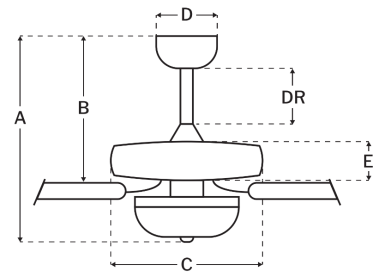

CRAFTMADE™

OS119W5

Outdoor Super Pro 119 60" Fan With Optional Light Kit

White

UPC#647881235727

Additional Finishes

Measurements

Blade Sweep (in):	60
Downrod Length (in):	6
Height (in):	16.3
Canopy Width (in):	5.51
Product Weight (lbs):	25.57
Lead Wire (in):	76
Carton Length (in):	25.31
Carton Width (in):	12.83
Carton Height (in):	10.55
Carton Cube:	1.98
Carton Weight (lbs):	28.11

Motor

Motor Material:	Silicon Steel
Motor Technology:	AC
Motor Size (mm):	188x20
Mounting Options:	Flat or Angled Ceiling
Motor Type:	3-Speed Reversible
Indoor/Outdoor Rating:	Wet

Blades

Number of Blades:	5
Blades Included:	Yes
Blade Finish:	White
Optional Blade Finishes:	No
Blade Material:	ABS
Blade Sweep:	60"
Blade Pitch:	12.5

Warranty

Limited Lifetime Warranty

Ceiling Drop Dimensions

A: Total Height w/ 6" Downrod	16.3"
B: Blade to Ceiling Height	10.61"
C: Housing Width	11.56"
D: Canopy Width	5.51"
E: Housing Height	4.54"

Electrical/Lighting