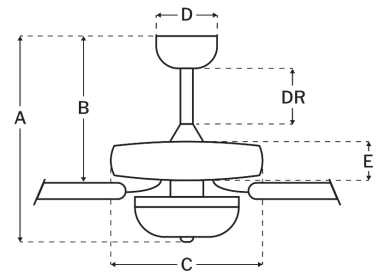

### Measurements

Blade Sweep (in):	60
Downrod Length (in):	6
Height (in):	17.94
Canopy Width (in):	5.51
Product Weight (lbs):	26.94
Lead Wire (in):	76
Carton Length (in):	26.3
Carton Width (in):	12.83
Carton Height (in):	11.34
Carton Cube:	2.21
Carton Weight (lbs):	29.65

### Motor

Motor Material:	Silicon Steel
Motor Technology:	AC
Motor Size (mm):	188x20
Mounting Options:	Flat or Angled Ceiling
Motor Type:	3-Speed Reversible
Indoor/Outdoor Rating:	Wet

### Ceiling Drop Dimensions

A: Total Height w/ 6" Downrod	17.94"
B: Blade to Ceiling Height	10.61"
C: Housing Width	11.56"
D: Canopy Width	5.51"
E: Housing Height	4.54"