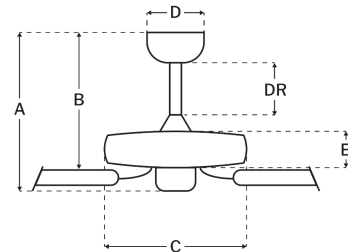

CRAFTMADE™

OP52FB5

Outdoor Pro Plus 52 52" Fan Flat Black

UPC#647881224646

Additional Finishes

OP52ESP5

Measurements

Blade Sweep (in):	52
Downrod Length (in):	6
Height (in):	15.5
Canopy Width (in):	5.51
Product Weight (lbs):	15.76
Lead Wire (in):	76
Carton Length (in):	20.79
Carton Width (in):	12.83
Carton Height (in):	11.34
Carton Cube:	1.75
Carton Weight (lbs):	17.64

Motor

Motor Material:	Silicon Steel
Motor Technology:	AC
Motor Size (mm):	153x15
Mounting Options:	Flat or Angled Ceiling
Motor Type:	3-Speed Reversible
Indoor/Outdoor Rating:	Wet

Blades

Number of Blades:	5
Blades Included:	Yes
Blade Finish:	Flat Black
Optional Blade Finishes:	No
Blade Material:	ABS
Blade Sweep:	52"
Blade Pitch:	11.5

Warranty

Limited Lifetime Warranty

Ceiling Drop Dimensions

A: Total Height w/ 6" Downrod	15.5"
B: Blade to Ceiling Height	13.12"
C: Housing Width	11.56"
D: Canopy Width	5.51"
E: Housing Height	4.54"

Electrical/Lighting