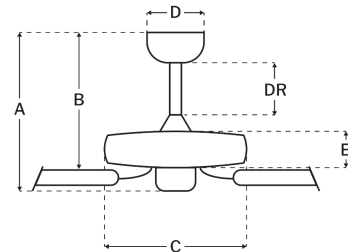

### Measurements

Blade Sweep (in):	52
Downrod Length (in):	6
Height (in):	15.5
Canopy Width (in):	5.51
Product Weight (lbs):	15.76
Lead Wire (in):	76
Carton Length (in):	20.79
Carton Width (in):	12.83
Carton Height (in):	11.34
Carton Cube:	1.75
Carton Weight (lbs):	17.64