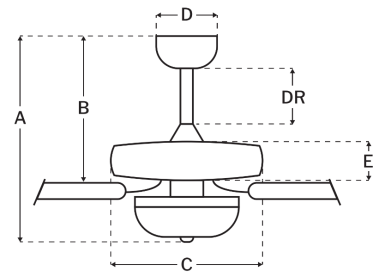

CRAFTMADE™

OP211PN5

Outdoor Pro Plus 211 52" Fan With Optional Light Kit Painted Nickel

UPC#647881227715

Additional Finishes

OP211ESP5
OP211FB5
OP211W5

Measurements

Blade Sweep (in):	52
Downrod Length (in):	6
Height (in):	20.72
Canopy Width (in):	5.51
Product Weight (lbs):	18.96
Lead Wire (in):	76
Carton Length (in):	25.12
Carton Width (in):	13.62
Carton Height (in):	11.73
Carton Cube:	2.32
Carton Weight (lbs):	22.05

Motor

Motor Material:	Silicon Steel
Motor Technology:	AC
Motor Size (mm):	153x15
Mounting Options:	Flat or Angled Ceiling
Motor Type:	3-Speed Reversible
Indoor/Outdoor Rating:	Wet

Blades

Number of Blades:	5
Blades Included:	Yes
Blade Finish:	Painted Nickel
Optional Blade Finishes:	No
Blade Material:	ABS
Blade Sweep:	52"
Blade Pitch:	11.5

Warranty

Limited Lifetime Warranty

Ceiling Drop Dimensions

A: Total Height w/ 6" Downrod	20.72"
B: Blade to Ceiling Height	13.12"
C: Housing Width	11.56"
D: Canopy Width	5.51"
E: Housing Height	4.54"

Electrical/Lighting