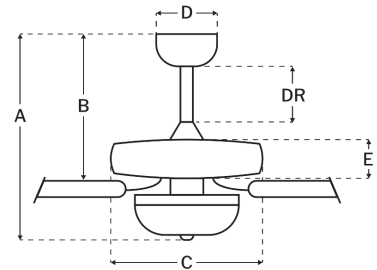

CRAFTMADE™

OP211FB5

Outdoor Pro Plus 211 52" Fan With Optional Light Kit Flat Black

UPC#647881224738

Additional Finishes

OP211ESP5
OP211PN5
OP211W5

Measurements

Blade Sweep (in):	52
Downrod Length (in):	6
Height (in):	20.72
Canopy Width (in):	5.51
Product Weight (lbs):	18.96
Lead Wire (in):	76
Carton Length (in):	25.12
Carton Width (in):	13.62
Carton Height (in):	11.73
Carton Cube:	2.32
Carton Weight (lbs):	22.05

Motor

Motor Material:	Silicon Steel
Motor Technology:	AC
Motor Size (mm):	153x15
Mounting Options:	Flat or Angled Ceiling
Motor Type:	3-Speed Reversible
Indoor/Outdoor Rating:	Wet

Blades

Number of Blades:	5
Blades Included:	Yes
Blade Finish:	Flat Black
Optional Blade Finishes:	No
Blade Material:	ABS
Blade Sweep:	52"
Blade Pitch:	11.5

Warranty

Limited Lifetime Warranty

Ceiling Drop Dimensions

A: Total Height w/ 6" Downrod	20.72"
B: Blade to Ceiling Height	13.12"
C: Housing Width	11.56"
D: Canopy Width	5.51"
E: Housing Height	4.54"

Electrical/Lighting