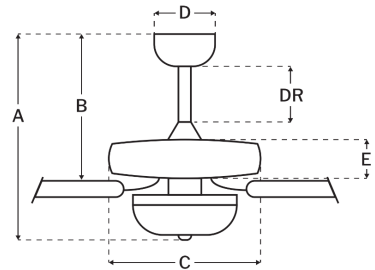

### Measurements

Blade Sweep (in):	52
Downrod Length (in):	6
Height (in):	20.72
Canopy Width (in):	5.51
Product Weight (lbs):	18.96
Lead Wire (in):	76
Carton Length (in):	25.12
Carton Width (in):	13.62
Carton Height (in):	11.73
Carton Cube:	2.32
Carton Weight (lbs):	22.05