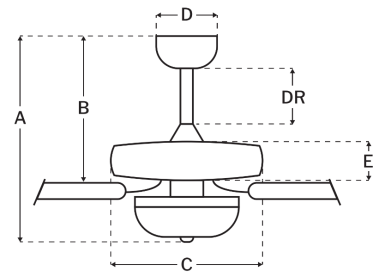

CRAFTMADE™

OP119FB5

Outdoor Pro Plus 119 52" Fan With Optional Light Kit Flat Black

UPC#647881224677

Additional Finishes

OP119ESP5

Measurements

Blade Sweep (in):	52
Downrod Length (in):	6
Height (in):	18.39
Canopy Width (in):	5.51
Product Weight (lbs):	18.41
Lead Wire (in):	76
Carton Length (in):	21.57
Carton Width (in):	12.83
Carton Height (in):	10.94
Carton Cube:	1.75
Carton Weight (lbs):	20.61

Motor

Motor Material:	Silicon Steel
Motor Technology:	AC
Motor Size (mm):	153x15
Mounting Options:	Flat or Angled Ceiling
Motor Type:	3-Speed Reversible
Indoor/Outdoor Rating:	Wet

Blades

Number of Blades:	5
Blades Included:	Yes
Blade Finish:	Flat Black
Optional Blade Finishes:	No
Blade Material:	ABS
Blade Sweep:	52"
Blade Pitch:	11.5

Warranty

Limited Lifetime Warranty

Ceiling Drop Dimensions

A: Total Height w/ 6" Downrod	18.39"
B: Blade to Ceiling Height	13.12"
C: Housing Width	11.56"
D: Canopy Width	5.51"
E: Housing Height	4.54"

Electrical/Lighting