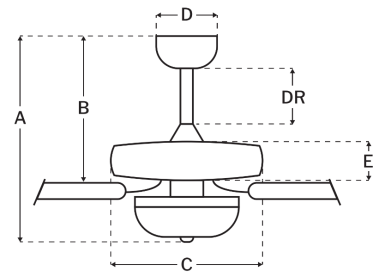

CRAFTMADE™

OP104FB5

Outdoor Pro Plus 104 52" Fan With Integrated Light Kit Flat Black

UPC#647881224714

Additional Finishes

OP104ESP5
OP104W5

Measurements

Blade Sweep (in):	52
Downrod Length (in):	6
Height (in):	20.64
Canopy Width (in):	5.51
Product Weight (lbs):	19.29
Lead Wire (in):	76
Carton Length (in):	23.15
Carton Width (in):	12.83
Carton Height (in):	11.73
Carton Cube:	2.02
Carton Weight (lbs):	21.34

Motor

Motor Material:	Silicon Steel
Motor Technology:	AC
Motor Size (mm):	153x15
Mounting Options:	Flat or Angled Ceiling
Motor Type:	3-Speed Reversible
Indoor/Outdoor Rating:	Wet

Blades

Number of Blades:	5
Blades Included:	Yes
Blade Finish:	Flat Black
Optional Blade Finishes:	No
Blade Material:	ABS
Blade Sweep:	52"
Blade Pitch:	11.5

Warranty

Limited Lifetime Warranty

Ceiling Drop Dimensions

A: Total Height w/ 6" Downrod	20.64"
B: Blade to Ceiling Height	13.12"
C: Housing Width	11.56"
D: Canopy Width	5.51"
E: Housing Height	4.54"

Electrical/Lighting