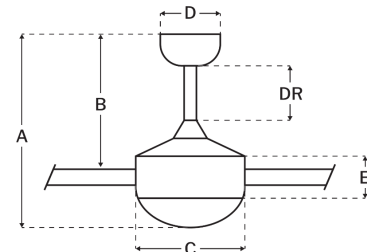

### Measurements

Blade Sweep (in):	52
Downrod Length (in):	6
Height (in):	14.33
Canopy Width (in):	5.91
Product Weight (lbs):	12.7
Lead Wire (in):	80
Carton Length (in):	27.08
Carton Width (in):	9.29
Carton Height (in):	8.98
Carton Cube:	1.31
Carton Weight (lbs):	15.43

### Motor

Motor Material:	Silicon Steel
Motor Technology:	DC
Motor Size (mm):	123x15
Mounting Options:	Flat or Angled Ceiling
Motor Type:	6-Speed Reversible
Indoor/Outdoor Rating:	Indoor

### Ceiling Drop Dimensions

A: Total Height w/ 6" Downrod	14.33"
B: Blade to Ceiling Height	11.24"
C: Housing Width	7.87"
D: Canopy Width	5.91"
E: Housing Height	5.53"