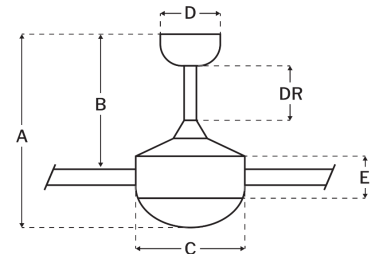

CRAFTMADE™

LAV44MWW4LK-LED

Laval 44" Fan With Integrated Light Kit Matte White

UPC#647881177317

Additional Finishes

LAV44BN4LK-LED

Measurements

Blade Sweep (in):	44
Downrod Length (in):	6
Height (in):	15.34
Canopy Width (in):	5.85
Product Weight (lbs):	16.5
Lead Wire (in):	80
Carton Length (in):	13.31
Carton Width (in):	24.02
Carton Height (in):	11.3
Carton Cube:	2.09
Carton Weight (lbs):	18.7

Motor

Motor Material:	Silicon Steel
Motor Technology:	AC
Motor Size (mm):	153x15
Mounting Options:	Flat or Angled Ceiling
Motor Type:	3-Speed Reversible
Indoor/Outdoor Rating:	Indoor

Blades

Number of Blades:	4
Blades Included:	Yes
Blade Finish:	Matte White
Optional Blade Finishes:	No
Blade Material:	Plywood
Blade Sweep:	44"
Blade Pitch:	14

Warranty

Limited Lifetime Warranty

Ceiling Drop Dimensions

A: Total Height w/ 6" Downrod	15.34"
B: Blade to Ceiling Height	11.82"
C: Housing Width	10.75"
D: Canopy Width	5.85"
E: Housing Height	9.02"

Electrical/Lighting