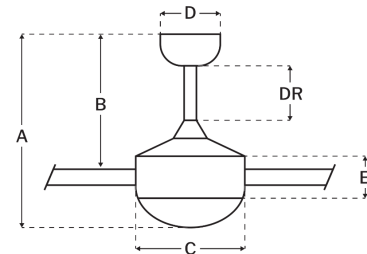

Motor

Motor Material:	Silicon Steel
Motor Technology:	AC
Motor Size (mm):	153x12
Mounting Options:	Flat or Angled Ceiling
Motor Type:	3-Speed Reversible
Indoor/Outdoor Rating:	Indoor

Blades

Number of Blades:	3
Blades Included:	Yes
Blade Finish:	White/Red Green Blue
Optional Blade Finishes:	No
Blade Material:	Plywood
Blade Sweep:	48"
Blade Pitch:	10

Warranty

Limited Lifetime Warranty

Ceiling Drop Dimensions

A: Total Height w/ 6" Downrod	17.13"
B: Blade to Ceiling Height	13"
C: Housing Width	9.53"
D: Canopy Width	5.87"
E: Housing Height	4.06"

Electrical/Lighting