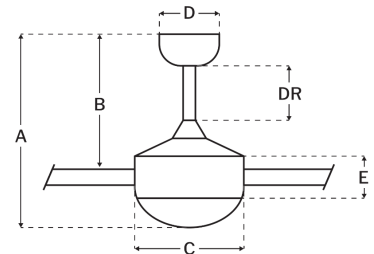

Motor

Motor Material:	Silicon Steel
Motor Technology:	AC
Motor Size (mm):	153x12
Mounting Options:	Flat or Angled Ceiling
Motor Type:	3-Speed Reversible
Indoor/Outdoor Rating:	Indoor

Blades

Number of Blades:	3
Blades Included:	Yes
Blade Finish:	Flat Black/Greywood
Optional Blade Finishes:	No
Blade Material:	Plywood
Blade Sweep:	48"
Blade Pitch:	10

Warranty

Limited Lifetime Warranty

Ceiling Drop Dimensions

A: Total Height w/ 6" Downrod	17.12"
B: Blade to Ceiling Height	13"
C: Housing Width	9.53"
D: Canopy Width	5.87"
E: Housing Height	4.06"

Electrical/Lighting