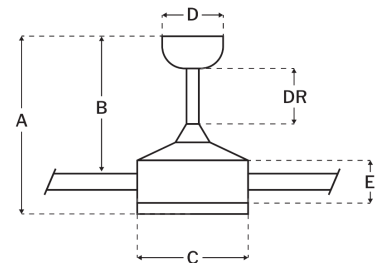

### Measurements

Blade Sweep (in):	72
Downrod Length (in):	6
Height (in):	16.2
Canopy Width (in):	5.91
Product Weight (lbs):	18.96
Lead Wire (in):	80
Carton Length (in):	18.31
Carton Width (in):	9.29
Carton Height (in):	10.51
Carton Cube:	1.03
Carton Weight (lbs):	21.61

### Motor

Motor Material:	Silicon Steel
Motor Technology:	DC
Motor Size (mm):	153x16
Mounting Options:	Flat or Angled Ceiling
Motor Type:	6-Speed Reversible
Indoor/Outdoor Rating:	Indoor

### Ceiling Drop Dimensions

A: Total Height w/ 6" Downrod	16.2"
B: Blade to Ceiling Height	14.02"
C: Housing Width	7.87"
D: Canopy Width	5.91"
E: Housing Height	13.19"