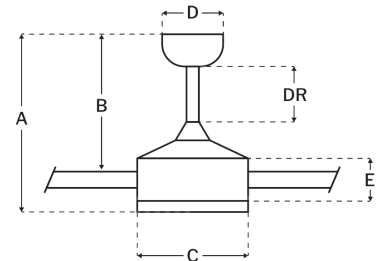

Warranty

Limited Lifetime Warranty

Ceiling Drop Dimensions

A: Total Height w/ 6" Downrod	16.2"
B: Blade to Ceiling Height	14.02"
C: Housing Width	7.87"
D: Canopy Width	5.91"
E: Housing Height	13.19"

Electrical/Lighting

Amps (High Speed):	0.49
Light Source Type:	Integrated LED
Number of Bulbs:	1
Bulbs Included:	Yes
Total Lighting Wattage:	16
Dimmable:	Yes
Delivered Lumens:	417
CRI:	83
Color Temp:	3000K
Lens Type:	Frost White Acrylic
Lens Cover:	Yes
Uplight:	No
Control Type Included:	IDC2 Wall (2) & Clamshell
Optional Controls:	No
WiFi Enabled:	No