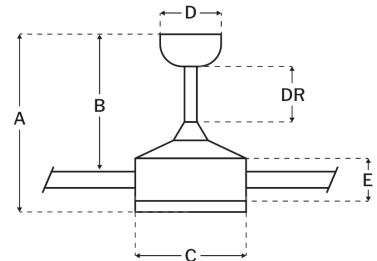

### Measurements

Blade Sweep (in):	56
Downrod Length (in):	6
Height (in):	16.1
Canopy Width (in):	5.91
Product Weight (lbs):	15.1
Lead Wire (in):	80
Carton Length (in):	27.76
Carton Width (in):	9.25
Carton Height (in):	10.28
Carton Cube:	1.53
Carton Weight (lbs):	16.93

### Motor

Motor Material:	Silicon Steel
Motor Technology:	DC
Motor Size (mm):	153x8
Mounting Options:	Flat or Angled Ceiling
Motor Type:	6-Speed Reversible
Indoor/Outdoor Rating:	Indoor

### Ceiling Drop Dimensions

A: Total Height w/ 6" Downrod	16.1"
B: Blade to Ceiling Height	14.5"
C: Housing Width	8.7"
D: Canopy Width	5.91"
E: Housing Height	5.28"