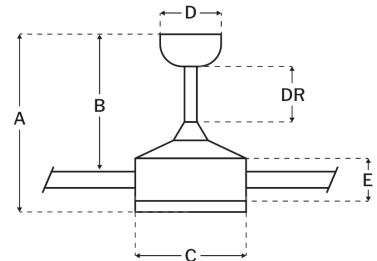

## Measurements

|                       |             |
|-----------------------|-------------|
| Blade Sweep (in):     | 60          |
| Downrod Length (in):  | 6/4         |
| Height (in):          | 16.34/13.59 |
| Canopy Width (in):    | 5.98        |
| Product Weight (lbs): | 20.06       |
| Lead Wire (in):       | 80          |
| Carton Length (in):   | 30.31       |
| Carton Width (in):    | 12.99       |
| Carton Height (in):   | 9.06        |
| Carton Cube:          | 2.06        |
| Carton Weight (lbs):  | 22.93       |

## Motor

|                        |                        |
|------------------------|------------------------|
| Motor Material:        | Silicon Steel          |
| Motor Technology:      | AC                     |
| Motor Size (mm):       | 188x18                 |
| Mounting Options:      | Flat or Angled Ceiling |
| Motor Type:            | 3-Speed Reversible     |
| Indoor/Outdoor Rating: | Wet                    |

## Ceiling Drop Dimensions

|                                 |              |
|---------------------------------|--------------|
| A: Total Height w/ 6/4" Downrod | 16.34/13.59" |
| B: Blade to Ceiling Height      | 12.24/10.32" |
| C: Housing Width                | 8.03"        |
| D: Canopy Width                 | 5.98"        |
| E: Housing Height               | 4.53"        |