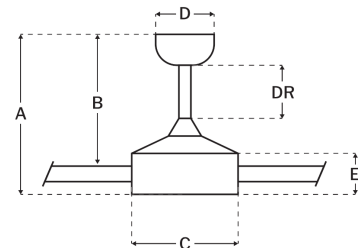

CRAFTMADE™

FRM52BNK5

Forum 52" Fan
Brushed Polished Nickel

UPC#647881220709

Additional Finishes

Measurements

Blade Sweep (in):	52
Downrod Length (in):	6
Height (in):	15.7
Canopy Width (in):	5.98
Product Weight (lbs):	18.23
Lead Wire (in):	80
Carton Length (in):	22.76
Carton Width (in):	15
Carton Height (in):	10.24
Carton Cube:	2.02
Carton Weight (lbs):	20.72

Motor

Motor Material:	Silicon Steel
Motor Technology:	AC
Motor Size (mm):	172x17
Mounting Options:	Flat or Angled Ceiling
Motor Type:	3-Speed Reversible
Indoor/Outdoor Rating:	Indoor

Blades

Number of Blades:	5
Blades Included:	Yes
Blade Finish:	Dark Cedar/Weathered Mesquite
Optional Blade Finishes:	No
Blade Material:	Plywood
Blade Sweep:	52"
Blade Pitch:	13

Warranty

Limited Lifetime Warranty

Ceiling Drop Dimensions

A: Total Height w/ 6" Downrod	15.7"
B: Blade to Ceiling Height	12.65"
C: Housing Width	13.07"
D: Canopy Width	5.98"
E: Housing Height	6.45"

Electrical/Lighting