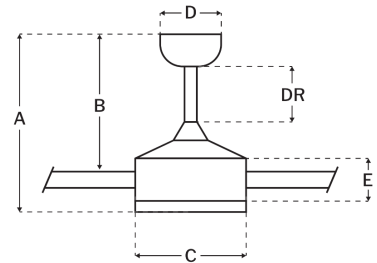

Warranty

Limited Lifetime Warranty

Ceiling Drop Dimensions

A: Total Height w/ 6" Downrod	14.19"
B: Blade to Ceiling Height	10.58"
C: Housing Width	8.78"
D: Canopy Width	5.98"
E: Housing Height	2.24"

Electrical/Lighting

Amps (High Speed):	0.45
Light Source Type:	Integrated LED
Number of Bulbs:	1
Bulbs Included:	Yes
Total Lighting Wattage:	20
Dimmable:	Yes
Delivered Lumens:	1308
CRI:	80
Color Temp:	3000K
Lens Type:	Frost White Acrylic
Lens Cover:	Yes
Uplight:	No
Control Type Included:	DC-Wall2
Optional Controls:	No
WiFi Enabled:	No