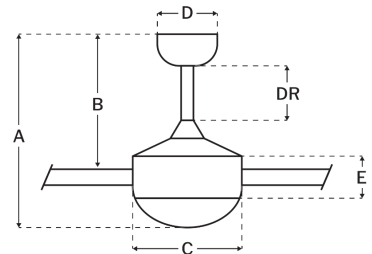

Motor

Motor Material:	Silicon Steel
Motor Technology:	DC
Motor Size (mm):	165x25
Mounting Options:	Flat or Angled Ceiling
Motor Type:	6-Speed Reversible
Indoor/Outdoor Rating:	Indoor

Blades

Number of Blades:	3
Blades Included:	Yes
Blade Finish:	Flat Black
Optional Blade Finishes:	No
Blade Material:	Solid Wood
Blade Sweep:	72"
Blade Pitch:	15

Warranty

Limited Lifetime Warranty

Ceiling Drop Dimensions

A: Total Height w/ 6" Downrod	14.5"
B: Blade to Ceiling Height	11"
C: Housing Width	7.48"
D: Canopy Width	6.03"
E: Housing Height	5.31"

Electrical/Lighting