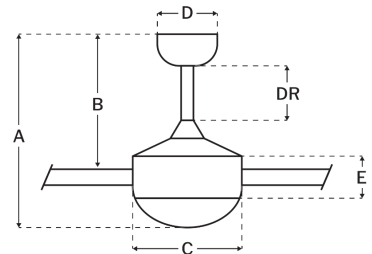

Motor

Motor Material:	Silicon Steel
Motor Technology:	DC
Motor Size (mm):	165x25
Mounting Options:	Flat or Angled Ceiling
Motor Type:	6-Speed Reversible
Indoor/Outdoor Rating:	Damp

Blades

Number of Blades:	3
Blades Included:	Yes
Blade Finish:	Flat Black
Optional Blade Finishes:	No
Blade Material:	Solid Wood
Blade Sweep:	72"
Blade Pitch:	15

Warranty

Limited Lifetime Warranty

Ceiling Drop Dimensions

A: Total Height w/ 6" Downrod	14.5"
B: Blade to Ceiling Height	11"
C: Housing Width	7.48"
D: Canopy Width	6.03"
E: Housing Height	5.31"

Electrical/Lighting