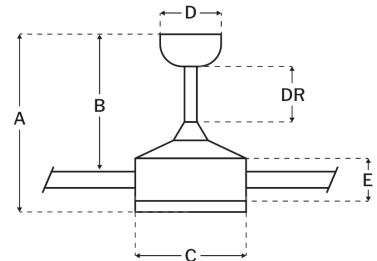

Motor

Motor Material:	Silicon Steel
Motor Technology:	DC
Motor Size (mm):	155.5x15
Mounting Options:	Flat or Angled Ceiling
Motor Type:	6-Speed Reversible
Indoor/Outdoor Rating:	Indoor

Blades

Number of Blades:	3
Blades Included:	Yes
Blade Finish:	Flat Black
Optional Blade Finishes:	No
Blade Material:	Solid Wood
Blade Sweep:	60"
Blade Pitch:	15

Warranty

Limited Lifetime Warranty

Ceiling Drop Dimensions

A: Total Height w/ 6" Downrod	14.5"
B: Blade to Ceiling Height	11"
C: Housing Width	7.48"
D: Canopy Width	6.03"
E: Housing Height	5.31"

Electrical/Lighting