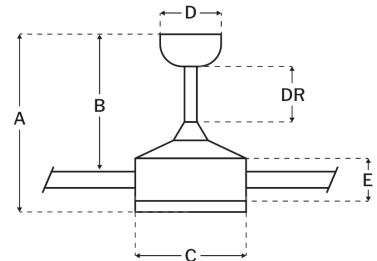

## Measurements

Blade Sweep (in):	60
Downrod Length (in):	6
Height (in):	14.5
Canopy Width (in):	6.03
Product Weight (lbs):	14.33
Lead Wire (in):	80
Carton Length (in):	31.81
Carton Width (in):	10.47
Carton Height (in):	14.69
Carton Cube:	2.83
Carton Weight (lbs):	17.86

## Motor

Motor Material:	Silicon Steel
Motor Technology:	DC
Motor Size (mm):	155.5x15
Mounting Options:	Flat or Angled Ceiling
Motor Type:	6-Speed Reversible
Indoor/Outdoor Rating:	Damp

## Ceiling Drop Dimensions

A: Total Height w/ 6" Downrod	14.5"
B: Blade to Ceiling Height	11"
C: Housing Width	7.48"
D: Canopy Width	6.03"
E: Housing Height	5.31"