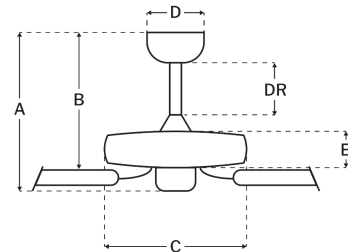

CRAFTMADE™

END52WW5P

Enduro Plastic 52" Fan
White

UPC#647881189327

Additional Finishes

END52MBK5P

Measurements

Blade Sweep (in):	52
Downrod Length (in):	4
Height (in):	13.38
Canopy Width (in):	5.91
Product Weight (lbs):	15.84
Lead Wire (in):	80
Carton Length (in):	13.19
Carton Width (in):	19.09
Carton Height (in):	12.05
Carton Cube:	1.76
Carton Weight (lbs):	18.08

Motor

Motor Material:	Silicon Steel
Motor Technology:	AC
Motor Size (mm):	172x14
Mounting Options:	Flat or Angled Ceiling
Motor Type:	3-Speed Reversible
Indoor/Outdoor Rating:	Wet

Blades

Number of Blades:	5
Blades Included:	Yes
Blade Finish:	White
Optional Blade Finishes:	No
Blade Material:	ABS
Blade Sweep:	52"
Blade Pitch:	12

Warranty

Limited Lifetime Warranty

Ceiling Drop Dimensions

A: Total Height w/ 4" Downrod	13.38"
B: Blade to Ceiling Height	10.92"
C: Housing Width	12.09"
D: Canopy Width	5.91"
E: Housing Height	6.75"

Electrical/Lighting