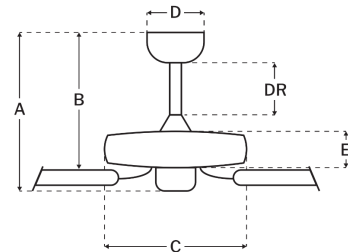

### Measurements

Blade Sweep (in):	52
Downrod Length (in):	4
Height (in):	13.38
Canopy Width (in):	5.91
Product Weight (lbs):	15.84
Lead Wire (in):	80
Carton Length (in):	13.19
Carton Width (in):	19.09
Carton Height (in):	12.05
Carton Cube:	1.76
Carton Weight (lbs):	18.08