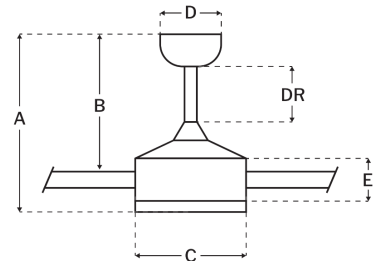

CRAFTMADE™

EMCY52W4-PC

Energy Star McCoy 4-Blade 52" Fan w/ Pull Chain & Integrated Light Kit

White

UPC#647881273323

Additional Finishes

EMCY52BNK4-PC

EMCY52FB4-PC

Measurements

Blade Sweep (in):	52
Downrod Length (in):	6
Height (in):	16.46
Canopy Width (in):	5.91
Product Weight (lbs):	14
Lead Wire (in):	80
Carton Length (in):	25.2
Carton Width (in):	9.06
Carton Height (in):	9.72
Carton Cube:	1.28
Carton Weight (lbs):	15.98

Motor

Motor Material:	Silicon Steel
Motor Technology:	DC
Motor Size (mm):	153x8
Mounting Options:	Flat or Angled Ceiling
Motor Type:	3-Speed Reversible
Indoor/Outdoor Rating:	Indoor

Blades

Number of Blades:	4
Blades Included:	Yes
Blade Finish:	White
Optional Blade Finishes:	No
Blade Material:	Plywood
Blade Sweep:	52"
Blade Pitch:	11

Warranty

Limited Lifetime Warranty

Ceiling Drop Dimensions

A: Total Height w/ 6" Downrod	16.46"
B: Blade to Ceiling Height	13.78"
C: Housing Width	7.48"
D: Canopy Width	5.91"
E: Housing Height	4.78"

Electrical/Lighting