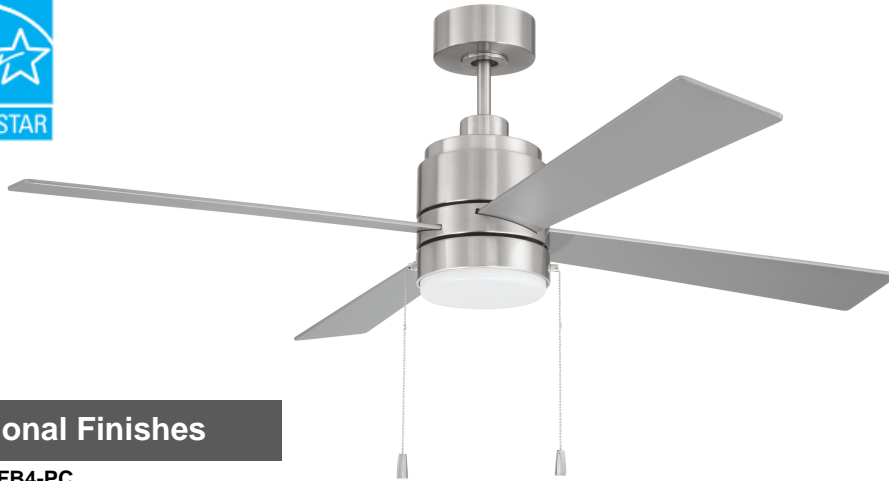

# CRAFTMADE™

Energy Star McCoy 4-Blade 52" Fan w/ Pull Chain & Integrated Light Kit

Brushed Polished Nickel

UPC#647881270780

## Motor

Motor Material:	Silicon Steel
Motor Technology:	DC
Motor Size (mm):	153x8
Mounting Options:	Flat or Angled Ceiling
Motor Type:	3-Speed Reversible
Indoor/Outdoor Rating:	Indoor