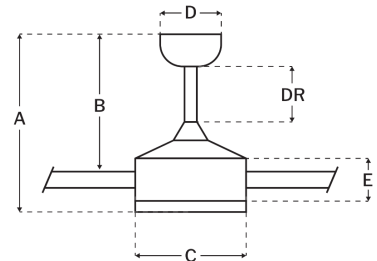

# CRAFTMADE™

Energy Star McCoy 4-Blade 52" Fan w/ Pull Chain & Integrated Light Kit

Brushed Polished Nickel

UPC#647881270780

## Measurements

Blade Sweep (in):	52
Downrod Length (in):	6
Height (in):	16.46
Canopy Width (in):	5.91
Product Weight (lbs):	14
Lead Wire (in):	80
Carton Length (in):	25.2
Carton Width (in):	9.06
Carton Height (in):	9.72
Carton Cube:	1.28
Carton Weight (lbs):	15.98

## Motor

Motor Material:	Silicon Steel
Motor Technology:	DC
Motor Size (mm):	153x8
Mounting Options:	Flat or Angled Ceiling
Motor Type:	3-Speed Reversible
Indoor/Outdoor Rating:	Indoor