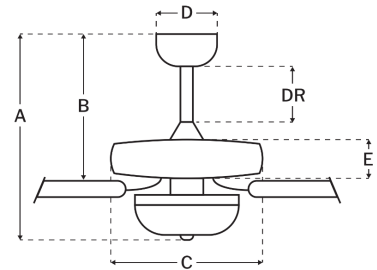

CRAFTMADE™

ECF114W5-WWOK

Eos Fan With Frost 4 Light Kit White

UPC#647881253028

Additional Finishes

ECF114BNK5-BNGW
ECF114BNK5-DWWLN
ECF114CBZ5-CBZWLN
ECF114ESP5-ESPWLN
ECF114FB5-FBGW

Measurements

Blade Sweep (in):	52
Downrod Length (in):	6
Height (in):	19.29
Canopy Width (in):	5.12
Product Weight (lbs):	17.55
Lead Wire (in):	80
Carton Length (in):	22.24
Carton Width (in):	13.39
Carton Height (in):	9.72
Carton Cube:	1.68
Carton Weight (lbs):	19.31

Motor

Motor Material:	Silicon Steel
Motor Technology:	AC
Motor Size (mm):	153x13
Mounting Options:	Flat or Angled Ceiling
Motor Type:	3-Speed Reversible
Indoor/Outdoor Rating:	Indoor

Blades

Number of Blades:	5
Blades Included:	Yes
Blade Finish:	White/Washed Oak
Optional Blade Finishes:	No
Blade Material:	MDF
Blade Sweep:	52"
Blade Pitch:	11

Warranty

Limited Lifetime Warranty

Ceiling Drop Dimensions

A: Total Height w/ 6" Downrod	19.29"
B: Blade to Ceiling Height	11.73"
C: Housing Width	11.65"
D: Canopy Width	5.12"
E: Housing Height	3.94"

Electrical/Lighting