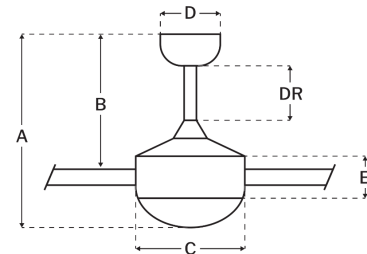

### Measurements

Blade Sweep (in):	60
Downrod Length (in):	6
Height (in):	14.33
Canopy Width (in):	7.48
Product Weight (lbs):	18.52
Lead Wire (in):	76
Carton Length (in):	31.3
Carton Width (in):	17.91
Carton Height (in):	9.33
Carton Cube:	3.03
Carton Weight (lbs):	23.81

### Motor

Motor Material:	Silicon Steel
Motor Technology:	DC
Motor Size (mm):	100x20
Mounting Options:	Flat or Angled Ceiling
Motor Type:	6-Speed Reversible
Indoor/Outdoor Rating:	Wet

### Ceiling Drop Dimensions

A: Total Height w/ 6" Downrod	14.33"
B: Blade to Ceiling Height	11.42"
C: Housing Width	12.3"
D: Canopy Width	7.48"
E: Housing Height	6.77"