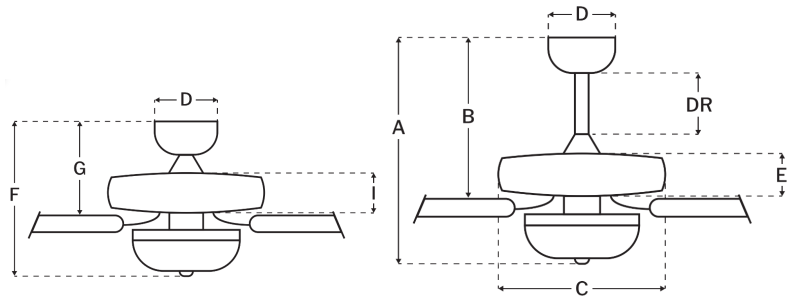

CRAFTMADE™

DCF52ESP5C3W

52" Decorator's Choice Fan With Light Kit (3 Light) Espresso

UPC#647881225902

Additional Finishes

DCF52BNK5C3W

DCF52W5C3W

Measurements

Blade Sweep (in):	52
Downrod Length (in):	4
Height (in):	16.57
Canopy Width (in):	5.12
Product Weight (lbs):	15.3
Lead Wire (in):	80
Carton Length (in):	21.31
Carton Width (in):	12.56
Carton Height (in):	8.13
Carton Cube:	1.26
Carton Weight (lbs):	17.1

Motor

Motor Material:	Silicon Steel
Motor Technology:	AC
Motor Size (mm):	153x12
Mounting Options:	Flat, Angled, Semi Flush
Motor Type:	3-Speed Reversible
Indoor/Outdoor Rating:	Indoor

Blades

Number of Blades:	5
Blades Included:	Yes
Blade Finish:	Walnut/Esspresso
Optional Blade Finishes:	No
Blade Material:	MDF
Blade Sweep:	52"
Blade Pitch:	12

Warranty

Limited Lifetime Warranty

Ceiling Drop Dimensions

A: Total Height w/ 4" Downrod	16.57"
B: Blade to Ceiling Height	9.45"
C: Housing Width	11.65"
D: Canopy Width	5.12"
E: Housing Height	3.92"
F: Overall Height	14.17"
G: Blade to Ceiling Height	7.87"