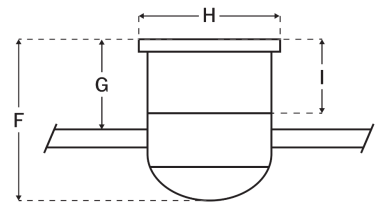

Warranty

Limited Lifetime Warranty

Ceiling Drop Dimensions

F: Overall Height	14.09"
G: Blade to Ceiling Height	7.41"
H: Housing Width	9.06"
I: Housing Height	6.34"

Electrical/Lighting

Amps (High Speed):	0.37
Light Source Type:	Integrated LED
Number of Bulbs:	1
Bulbs Included:	Yes
Total Lighting Wattage:	18
Dimmable:	Yes
Delivered Lumens:	1106
CRI:	90
Color Temp:	3000K
Lens Type:	Frost White Glass
Lens Cover:	N/A
Uplight:	No
Control Type Included:	WIDC-Remote
Optional Controls:	No
WiFi Enabled:	Yes

This item is not
available for sale
or shipment to
Canada