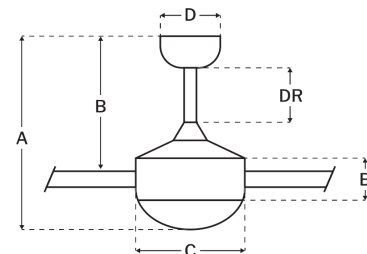

Motor

Motor Material:	Silicon Steel
Motor Technology:	DC
Motor Size (mm):	165x25
Mounting Options:	Flat or Angled Ceiling
Motor Type:	6-Speed Reversible
Indoor/Outdoor Rating:	Damp

Blades

Number of Blades:	6
Blades Included:	Yes
Blade Finish:	Painted Nickel
Optional Blade Finishes:	No
Blade Material:	ABS
Blade Sweep:	72"
Blade Pitch:	12.7

Warranty

Limited Lifetime Warranty

Ceiling Drop Dimensions

A: Total Height w/ 6" Downrod	15.72"
B: Blade to Ceiling Height	10.77"
C: Housing Width	9.13"
D: Canopy Width	6.03"
E: Housing Height	2.09"

Electrical/Lighting