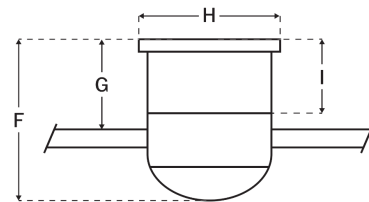

Measurements

Blade Sweep (in):	54
Height (in):	13.03
Product Weight (lbs):	17.7
Lead Wire (in):	11
Carton Length (in):	29.33
Carton Width (in):	13.07
Carton Height (in):	12.8
Carton Cube:	2.84
Carton Weight (lbs):	21.61

Motor

Motor Material:	Silicon Steel
Motor Technology:	DC
Motor Size (mm):	153x12
Mounting Options:	Flush Mount
Motor Type:	6-Speed Reversible
Indoor/Outdoor Rating:	Indoor

Blades

Number of Blades:	4
Blades Included:	Yes
Blade Finish:	White
Optional Blade Finishes:	No
Blade Material:	ABS
Blade Sweep:	54"
Blade Pitch:	16

Warranty

Limited Lifetime Warranty

Ceiling Drop Dimensions

F: Overall Height	13.03"
G: Blade to Ceiling Height	11.33"
H: Housing Width	12.05"
I: Housing Height	1.77"

Electrical/Lighting

Amps (High Speed):	0.44
Light Source Type:	Integrated LED
Number of Bulbs:	1
Bulbs Included:	Yes
Total Lighting Wattage:	20
Dimmable:	Yes
Delivered Lumens:	1177
CRI:	90
Color Temp:	3000/4000/5000K
Lens Type:	Frosted Acrylic
Lens Cover:	Yes
Uplight:	No
Control Type Included:	WIDC-CCT
Optional Controls:	No
WiFi Enabled:	Yes