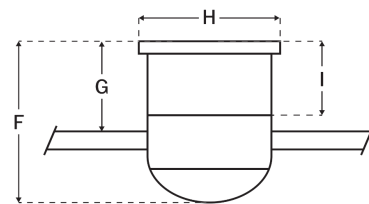

Blade Sweep (in):	54
Height (in):	13.03
Product Weight (lbs):	17.7
Lead Wire (in):	11
Carton Length (in):	29.33
Carton Width (in):	13.07
Carton Height (in):	12.8
Carton Cube:	2.84
Carton Weight (lbs):	21.61

Motor

Motor Material:	Silicon Steel
Motor Technology:	DC
Motor Size (mm):	153x12
Mounting Options:	Flush Mount
Motor Type:	6-Speed Reversible
Indoor/Outdoor Rating:	Indoor

Blades

Number of Blades:	4
Blades Included:	Yes
Blade Finish:	White
Optional Blade Finishes:	No
Blade Material:	ABS
Blade Sweep:	54"
Blade Pitch:	16

Warranty

Limited Lifetime Warranty

Ceiling Drop Dimensions

F: Overall Height	13.03"
G: Blade to Ceiling Height	11.33"
H: Housing Width	12.05"
I: Housing Height	1.77"

Electrical/Lighting

Amps (High Speed):	0.44
Light Source Type:	Integrated LED
Number of Bulbs:	1
Bulbs Included:	Yes
Total Lighting Wattage:	20
Dimmable:	Yes
Delivered Lumens:	1177
CRI:	90
Color Temp:	3000/4000/5000K
Lens Type:	Frosted Acrylic
Lens Cover:	Yes
Uplight:	No
Control Type Included:	WIDC-CCT
Optional Controls:	No
WiFi Enabled:	Yes