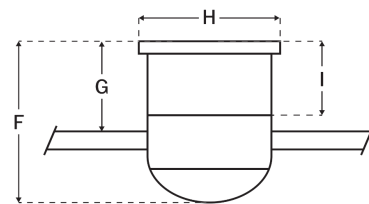

Warranty

Limited Lifetime Warranty

Ceiling Drop Dimensions

F: Overall Height	13.03"
G: Blade to Ceiling Height	11.33"
H: Housing Width	12.05"
I: Housing Height	1.77"

Electrical/Lighting

Amps (High Speed):	0.44
Light Source Type:	Integrated LED
Number of Bulbs:	1
Bulbs Included:	Yes
Total Lighting Wattage:	20
Dimmable:	Yes
Delivered Lumens:	1177
CRI:	90
Color Temp:	3000/4000/5000K
Lens Type:	Frosted Acrylic
Lens Cover:	Yes
Uplight:	No
Control Type Included:	WIDC-CCT
Optional Controls:	No
WiFi Enabled:	Yes

This item is not
available for sale
or shipment to
Canada