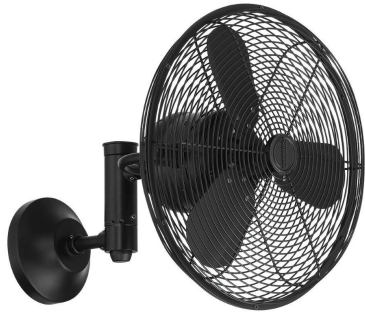

CRAFTMADE™

BW414FB3

Bellows IV Indoor/Outdoor 14" Fan Flat Black

UPC#647881257071

Additional Finishes

BW414AG3
BW414BNK3

Measurements

Blade Sweep (in):	14
Downrod Length (in):	N/A
Height (in):	15.98
Canopy Width (in):	6.06
Product Weight (lbs):	14.55
Lead Wire (in):	30
Carton Length (in):	20.87
Carton Width (in):	18.5
Carton Height (in):	18.7
Carton Cube:	4.18
Carton Weight (lbs):	17.2

Motor

Motor Material:	Silicon Steel
Motor Technology:	AC
Motor Size (mm):	82x25
Mounting Options:	Wall Mount
Motor Type:	3-Speed Non-Reversible
Indoor/Outdoor Rating:	Damp

Blades

Number of Blades:	3
Blades Included:	Yes
Blade Finish:	Flat Black
Optional Blade Finishes:	No
Blade Material:	Steel
Blade Sweep:	14"
Blade Pitch:	7

Warranty

Limited Lifetime Warranty

Ceiling Drop Dimensions

A: Wall Mount Extension	17.5"
B: Cage Diameter	16"
C: Backplate Diameter	6.06"

Electrical/Lighting

Amps (High Speed):	N/A
Light Source Type:	N/A
Number of Bulbs:	N/A
Bulbs Included:	N/A
Total Lighting Wattage:	N/A
Dimmable:	N/A
Delivered Lumens:	N/A
CRI:	N/A
Color Temp:	N/A
Lens Type:	N/A
Lens Cover:	N/A
Uplight:	No
Control Type Included:	CM-8W
Optional Controls:	No
WiFi Enabled:	No