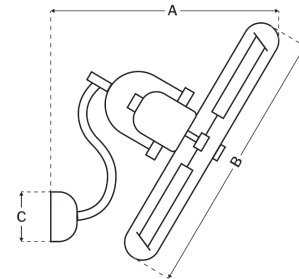

CRAFTMADE™

BW414FB3

Bellows IV Indoor/Outdoor 14" Fan Flat Black

UPC#647881257071

Additional Finishes

BW414AG3
BW414BNK3

Measurements

Blade Sweep (in):	14
Downrod Length (in):	N/A
Height (in):	15.98
Canopy Width (in):	6.06
Product Weight (lbs):	14.55
Lead Wire (in):	30
Carton Length (in):	20.87
Carton Width (in):	18.5
Carton Height (in):	18.7
Carton Cube:	4.18
Carton Weight (lbs):	17.2

Motor

Motor Material:	Silicon Steel
Motor Technology:	AC
Motor Size (mm):	82x25
Mounting Options:	Wall Mount
Motor Type:	3-Speed Non-Reversible
Indoor/Outdoor Rating:	Damp

Blades

Number of Blades:	3
Blades Included:	Yes
Blade Finish:	Flat Black
Optional Blade Finishes:	No
Blade Material:	Steel
Blade Sweep:	14"
Blade Pitch:	7

Warranty

Limited Lifetime Warranty

Ceiling Drop Dimensions

A: Wall Mount Extension	17.5"
B: Cage Diameter	16"
C: Backplate Diameter	6.06"

Electrical/Lighting

Amps (High Speed):	N/A
Light Source Type:	N/A
Number of Bulbs:	N/A
Bulbs Included:	N/A
Total Lighting Wattage:	N/A
Dimmable:	N/A
Delivered Lumens:	N/A
CRI:	N/A
Color Temp:	N/A
Lens Type:	N/A
Lens Cover:	N/A
Uplight:	No
Control Type Included:	CM-8W
Optional Controls:	No
WiFi Enabled:	No