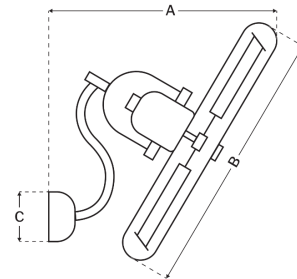

BW116BNK3-HW

BW116FB3-HW

Measurements

Blade Sweep (in):	14
Downrod Length (in):	N/A
Height (in):	19.18
Canopy Width (in):	8.46
Product Weight (lbs):	13.73
Lead Wire (in):	18
Carton Length (in):	28.03
Carton Width (in):	15.75
Carton Height (in):	18.7
Carton Cube:	4.78
Carton Weight (lbs):	19.62

Motor

Motor Material:	Silicon Steel
Motor Technology:	AC
Motor Size (mm):	82x25
Mounting Options:	Wall Mount
Motor Type:	3-Speed Non-Reversible
Indoor/Outdoor Rating:	Damp

Blades

Number of Blades:	3
Blades Included:	Yes
Blade Finish:	Flat Black
Optional Blade Finishes:	No
Blade Material:	Steel
Blade Sweep:	14"
Blade Pitch:	7

Warranty

Limited Lifetime Warranty

Ceiling Drop Dimensions

A: Wall Mount Extension	21"
B: Cage Diameter	16"
C: Backplate Diameter	8.46"

Electrical/Lighting

Amps (High Speed):	N/A
Light Source Type:	N/A
Number of Bulbs:	N/A
Bulbs Included:	N/A
Total Lighting Wattage:	N/A
Dimmable:	N/A
Delivered Lumens:	N/A
CRI:	N/A
Color Temp:	N/A
Lens Type:	N/A
Lens Cover:	N/A
Uplight:	No
Control Type Included:	Rotary Switch
Optional Controls:	No
WiFi Enabled:	No