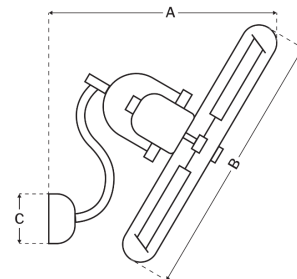

CRAFTMADE™

BW116FB3-HW

Bellows I 14" Hard-Wired Indoor/Outdoor (Damp) Wall Fan

Flat Black

UPC#647881257057

Additional Finishes

BW116AG3

BW116AG3-HW

BW116BNK3-HW

BW116FB3

Measurements

Blade Sweep (in):	14
Downrod Length (in):	N/A
Height (in):	19.18
Canopy Width (in):	8.46
Product Weight (lbs):	13.73
Lead Wire (in):	40
Carton Length (in):	28.03
Carton Width (in):	15.75
Carton Height (in):	18.7
Carton Cube:	4.78
Carton Weight (lbs):	19.62

Energy Guide

Airflow at High Speed:	N/A
Energy Guide Airflow:	N/A
Energy Guide Watts:	N/A
Efficiency (CFM/Watt):	N/A
Est. Yearly Energy Cost:	N/A
Certifications:	cETLus
Title 20:	N/A
Title 24 (JA8):	N/A
Safety Cable:	No

Motor

Motor Material:	Silicon Steel
Motor Technology:	AC
Motor Size (mm):	82x25
Mounting Options:	Wall Mount
Motor Type:	3-Speed Non-Reversible
Indoor/Outdoor Rating:	Damp

Blades

Number of Blades:	3
Blades Included:	Yes
Blade Finish:	Flat Black
Optional Blade Finishes:	No
Blade Material:	Steel
Blade Sweep:	14"
Blade Pitch:	7

Warranty

Limited Lifetime Warranty

Ceiling Drop Dimensions

A: Wall Mount Extension	21"
B: Cage Diameter	16"
C: Backplate Diameter	8.46"

Electrical/Lighting

Amps (High Speed):	N/A
Light Source Type:	N/A
Number of Bulbs:	N/A
Bulbs Included:	N/A
Total Lighting Wattage:	N/A
Dimmable:	N/A
Delivered Lumens:	N/A
CRI:	N/A
Color Temp:	N/A
Lens Type:	N/A
Lens Cover:	N/A
Uplight:	No
Control Type Included:	CM-8W
Optional Controls:	No
WiFi Enabled:	No

This item is not
available for sale
or shipment to
Canada