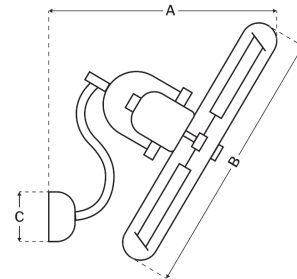

CRAFTMADE™

BW116BNK3-HW

Bellows I 14" Hard-Wired Wall Fan Brushed Polished Nickel

UPC#647881133887

Additional Finishes

BW116AG3
BW116AG3-HW
BW116FB3
BW116FB3-HW

Measurements

Blade Sweep (in):	14
Downrod Length (in):	N/A
Height (in):	19.18
Canopy Width (in):	8.46
Product Weight (lbs):	13.73
Lead Wire (in):	40
Carton Length (in):	28.03
Carton Width (in):	15.75
Carton Height (in):	18.7
Carton Cube:	4.78
Carton Weight (lbs):	19.62

Motor

Motor Material:	Silicon Steel
Motor Technology:	AC
Motor Size (mm):	82x25
Mounting Options:	Wall Mount
Motor Type:	3-Speed Non-Reversible
Indoor/Outdoor Rating:	Indoor

Blades

Number of Blades:	3
Blades Included:	Yes
Blade Finish:	Brushed Polished Nickel
Optional Blade Finishes:	No
Blade Material:	Steel
Blade Sweep:	14"
Blade Pitch:	7

Warranty

Limited Lifetime Warranty

Ceiling Drop Dimensions

A: Wall Mount Extension	21"
B: Cage Diameter	16"
C: Backplate Diameter	8.46"

Electrical/Lighting

Amps (High Speed):	N/A
Light Source Type:	N/A
Number of Bulbs:	N/A
Bulbs Included:	N/A
Total Lighting Wattage:	N/A
Dimmable:	N/A
Delivered Lumens:	N/A
CRI:	N/A
Color Temp:	N/A
Lens Type:	N/A
Lens Cover:	N/A
Uplight:	No
Control Type Included:	CM-8W
Optional Controls:	No
WiFi Enabled:	No