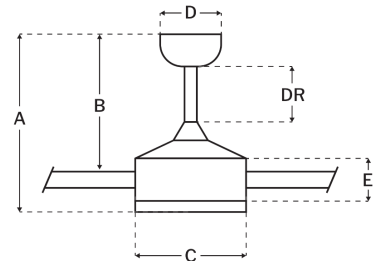

CRAFTMADE™

BDX60FB3-NWF

Bandeaux 60" Fan With Optional Light Kit Flat Black

UPC#647881271510

Additional Finishes

Measurements

Blade Sweep (in):	60
Downrod Length (in):	10
Height (in):	18.74
Canopy Width (in):	6.03
Product Weight (lbs):	17.2
Lead Wire (in):	80
Carton Length (in):	31.1
Carton Width (in):	12.99
Carton Height (in):	14.37
Carton Cube:	3.36
Carton Weight (lbs):	22.05

Motor

Motor Material:	Silicon Steel
Motor Technology:	DC
Motor Size (mm):	125x30
Mounting Options:	Flat or Angled Ceiling
Motor Type:	6-Speed Reversible
Indoor/Outdoor Rating:	Damp

Blades

Number of Blades:	3
Blades Included:	Yes
Blade Finish:	Flat Black
Optional Blade Finishes:	No
Blade Material:	ABS
Blade Sweep:	60"
Blade Pitch:	14

Warranty

Limited Lifetime Warranty

Ceiling Drop Dimensions

A: Total Height w/ 10" Downrod	18.74"
B: Blade to Ceiling Height	12.76"
C: Housing Width	6.5"
D: Canopy Width	6.03"
E: Housing Height	4.37"

Electrical/Lighting