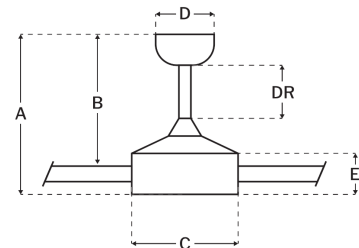

Blade Sweep (in):	18
Downrod Length (in):	6
Height (in):	15.12
Canopy Width (in):	6.02
Product Weight (lbs):	17.81
Lead Wire (in):	80
Carton Length (in):	24.8
Carton Width (in):	24.8
Carton Height (in):	12.8
Carton Cube:	4.56
Carton Weight (lbs):	24.21

Motor

Motor Material:	Silicon Steel
Motor Technology:	AC
Motor Size (mm):	82x25
Mounting Options:	Flat or Angled Ceiling
Motor Type:	3-Speed Reversible
Indoor/Outdoor Rating:	Indoor

Blades

Number of Blades:	3
Blades Included:	Yes
Blade Finish:	Clear Acrylic
Optional Blade Finishes:	No
Blade Material:	Polycarbonate
Blade Sweep:	18"
Blade Pitch:	13

Warranty

Limited Lifetime Warranty

Ceiling Drop Dimensions

A: Total Height w/ 6" Downrod	15.12"
B: Blade to Ceiling Height	13.65"
C: Housing Width	22.24"
D: Canopy Width	6.02"
E: Housing Height	4.17"

Electrical/Lighting